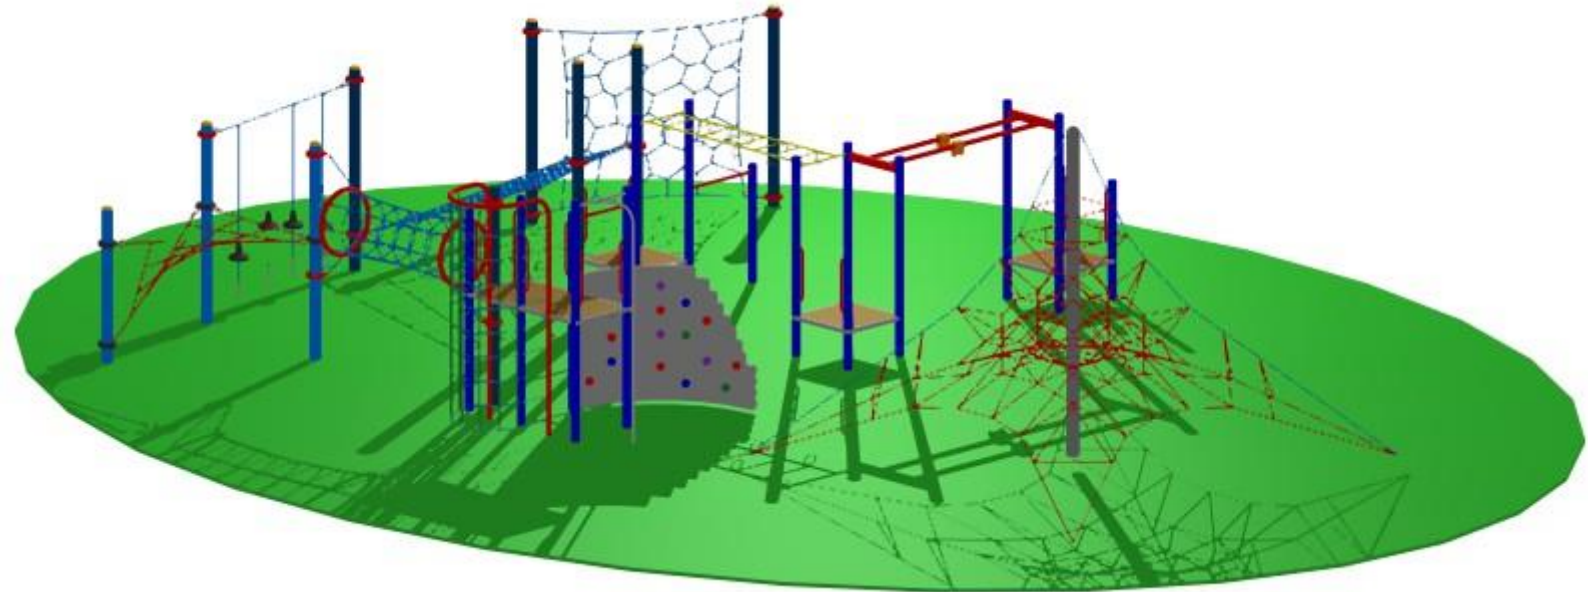

# Play Blair

Area Required:  
15m X 20m

## Activities:

- Boulder Climbing Wall
- Monkey Bars/ Ring Combo
- Fireman's Pole
- Flying Fox
- Grab Bars
- Tunnel Climber Net
- Tunnel Net
- Inclined Trapezoid Net
- Honeycomb Net
- Pommel Crossing
- Twisted Tri Net
- Tumble Bar
- 4 Raised Decks
- 4mt Tower Net

## Optional Activities:

- Loop Pole
- Honeycomb Net
- Shop Panel
- Shop Panel
- Window Panel
- Squeeze Panel
- Abacus Panel
- Colorbond Roof